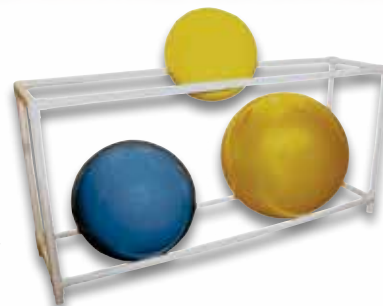

Therapy Ball Storage

Model: CR1

Corner Ball Rack

- ◆ Convenient wall storage
- ◆ Made for 90° corner walls
- ◆ 19" W x 19" D x 2" H
- ◆ Ships parcel freight
- ◆ Furniture-grade PVC tubing
- ◆ Save extra, buy in pairs (CR2)

Model: SR6

2 Shelf Stationary Rack

- ◆ Easy assembly
- ◆ 62" W x 18" D x 30" H
- ◆ Ships parcel freight
- ◆ Furniture-grade PVC tubing
- ◆ 6 ball capacity

Wall Face Models

Wall Ball Rack

- ◆ Convenient wall storage
- ◆ Made for wall face
- ◆ Ships parcel freight
- ◆ Furniture-Grade PVC tubing
- ◆ Save extra, buy in pairs(WM2)
- Model WM1: 19"W x 18"D x 2"H (1 ball)
- Model WM5: 58"W x 18"D x 2"H (2 ball)
- Model WM7: 64"W x 18"D x 2"H (3 ball)
- Model WM9: 107"W x 18"D x 2"H (4 ball)

Model: SW2

Softweight Ball Rack

- ◆ Convenient softweight storage
- ◆ Floor or table mount
- ◆ 18" W x 6" D x 12" H
- ◆ Ships parcel freight
- ◆ Furniture-Grade PVC tubing
- ◆ Holds 6+ Softweights

Model: SR3107

3 Shelf Stationary Rack

- ◆ Furniture-grade PVC tubing
- ◆ 12 ball capacity
- ◆ 107" W x 18" D x 56" H
- ◆ Ships parcel freight

Model: MSR60

Mobile 3 Shelf Ball Rack

- ◆ 3" swivel caster
- ◆ Easy assembly
- ◆ 62" W x 22" D x 62" H
- ◆ Ships parcel freight
- ◆ Furniture-grade PVC tubing