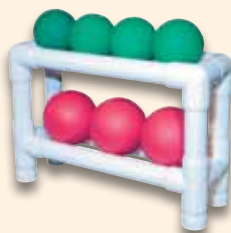

Therapy Ball Storage

Model: CR1

Corner Ball Rack

- ◆ Convenient wall storage
- ◆ Made for 90° corner walls
- ◆ 19" W x 19" D x 2" H
- ◆ Ships parcel freight
- ◆ Furniture-grade PVC tubing
- ◆ Save extra, buy in pairs (CR2)

Model: SR6

2 Shelf Stationary Rack

- ◆ Easy assembly
- ◆ 62" W x 18" D x 30" H
- ◆ Ships parcel freight
- ◆ Furniture-grade PVC tubing
- ◆ 6 ball capacity

Wall Face Models

Wall Ball Rack

- ◆ Convenient wall storage
- ◆ Made for wall face
- ◆ Ships parcel freight
- ◆ Furniture-Grade PVC tubing
- ◆ Save extra, buy in pairs(WM2)
- Model WM1: 19"W x 18"D x 2"H (1 ball)
- Model WM5: 58"W x 18"D x 2"H (2 ball)
- Model WM7: 64"W x 18"D x 2"H (3 ball)
- Model WM9: 107"W x 18"D x 2"H (4 ball)

Model: SW2

Softweight Ball Rack

- ◆ Convenient softweight storage
- ◆ Floor or table mount
- ◆ 18" W x 6" D x 12" H
- ◆ Ships parcel freight
- ◆ Furniture-Grade PVC tubing
- ◆ Holds 6+ Softweights

Model: SR3107

3 Shelf Stationary Rack

- ◆ Furniture-grade PVC tubing
- ◆ 12 ball capacity
- ◆ 107" W x 18" D x 56" H
- ◆ Ships parcel freight

Model: MSR60

Mobile 3 Shelf Ball Rack

- ◆ 3" swivel caster
- ◆ Easy assembly
- ◆ 62" W x 22" D x 62" H
- ◆ Ships parcel freight
- ◆ Furniture-grade PVC tubing